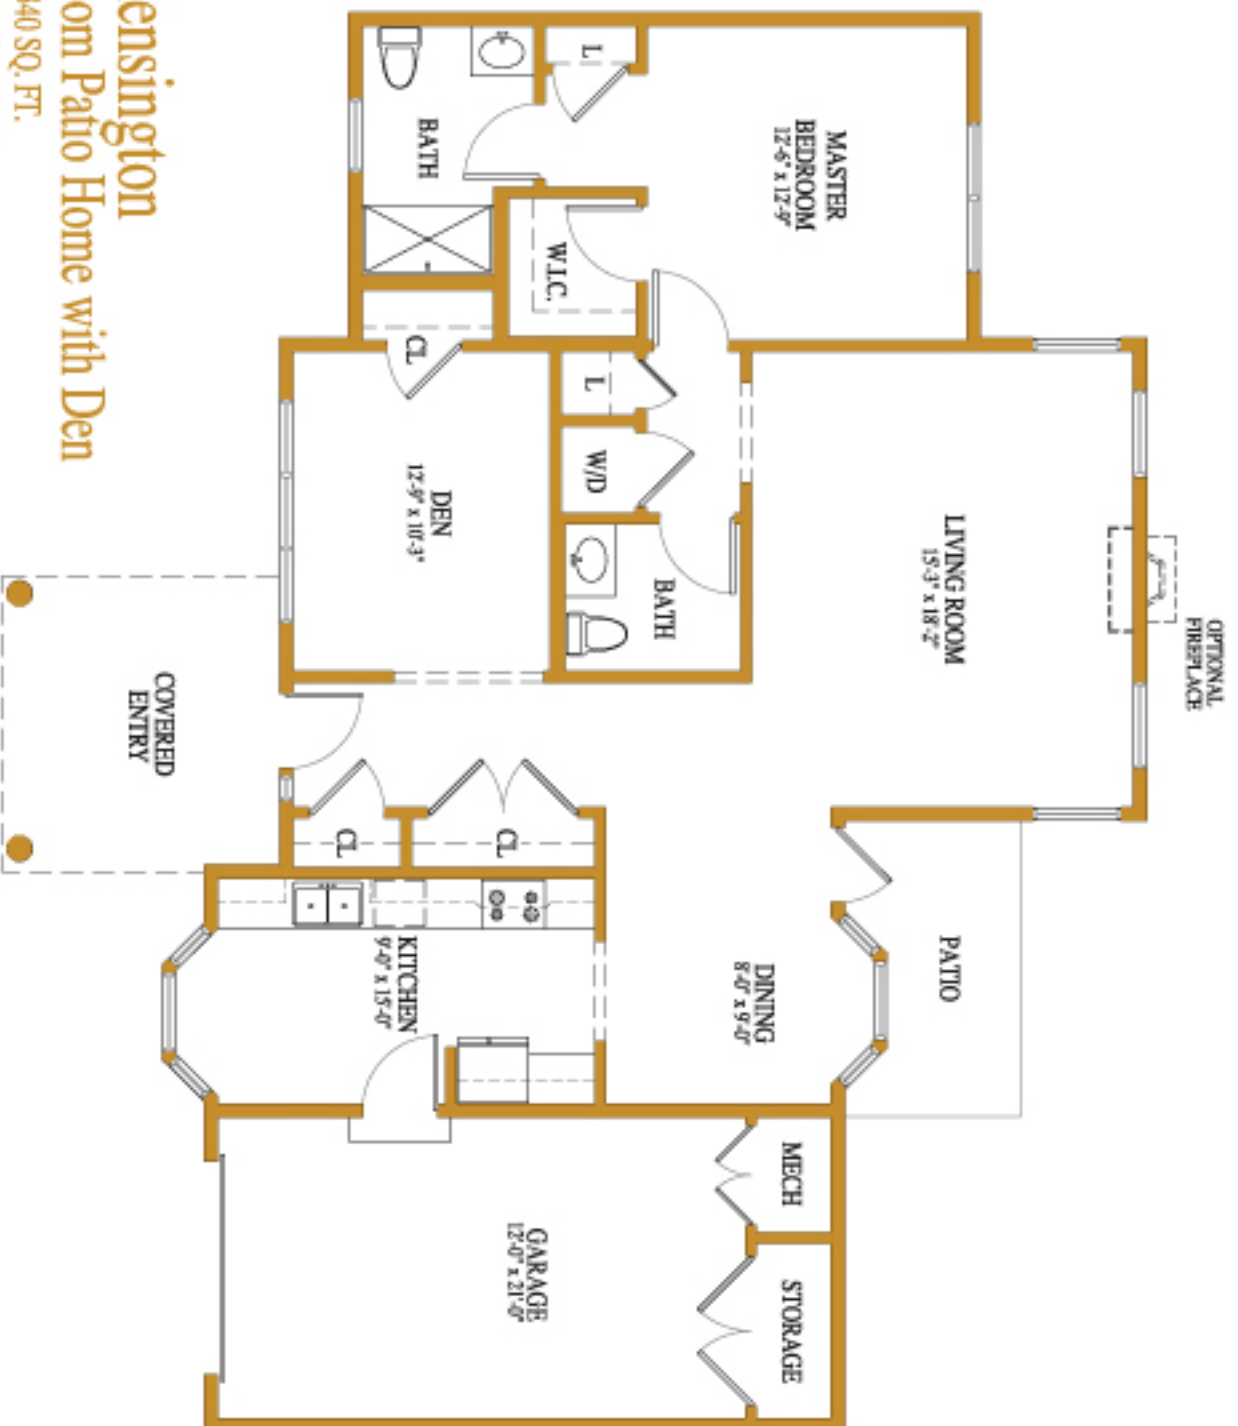

Cloverwood
The Natural Choice For Retirement Living.

The Kensington

Attached One Bedroom Patio Home with Den

1,340 SQ. FT.

(not including garage)

Actual dimensions may vary