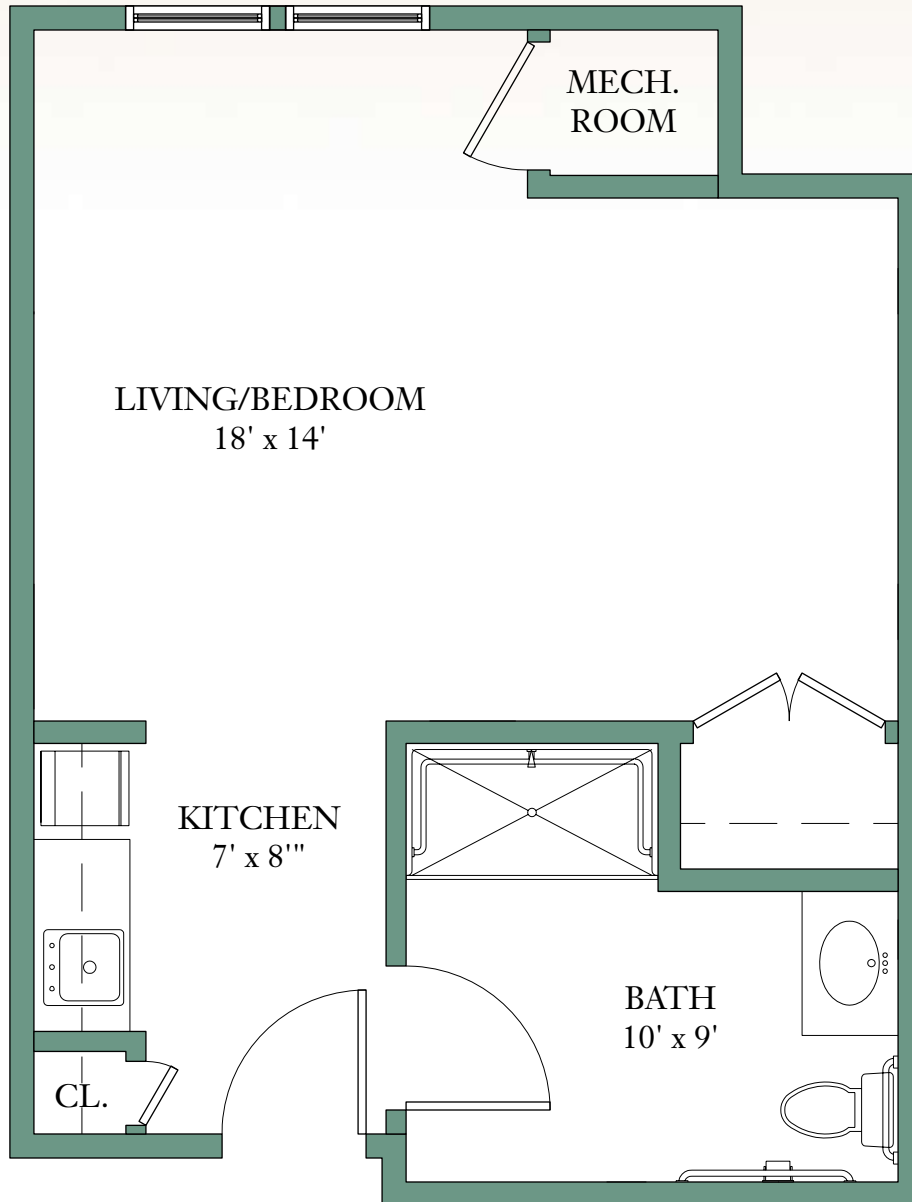

Studio
Assisted Living Apartment Home

GLENMERE
ASSISTED LIVING at *Cloverwood*

scale: 1/4" = 1'
total sq. ft. = 430

Rooms dimensions may vary slightly.