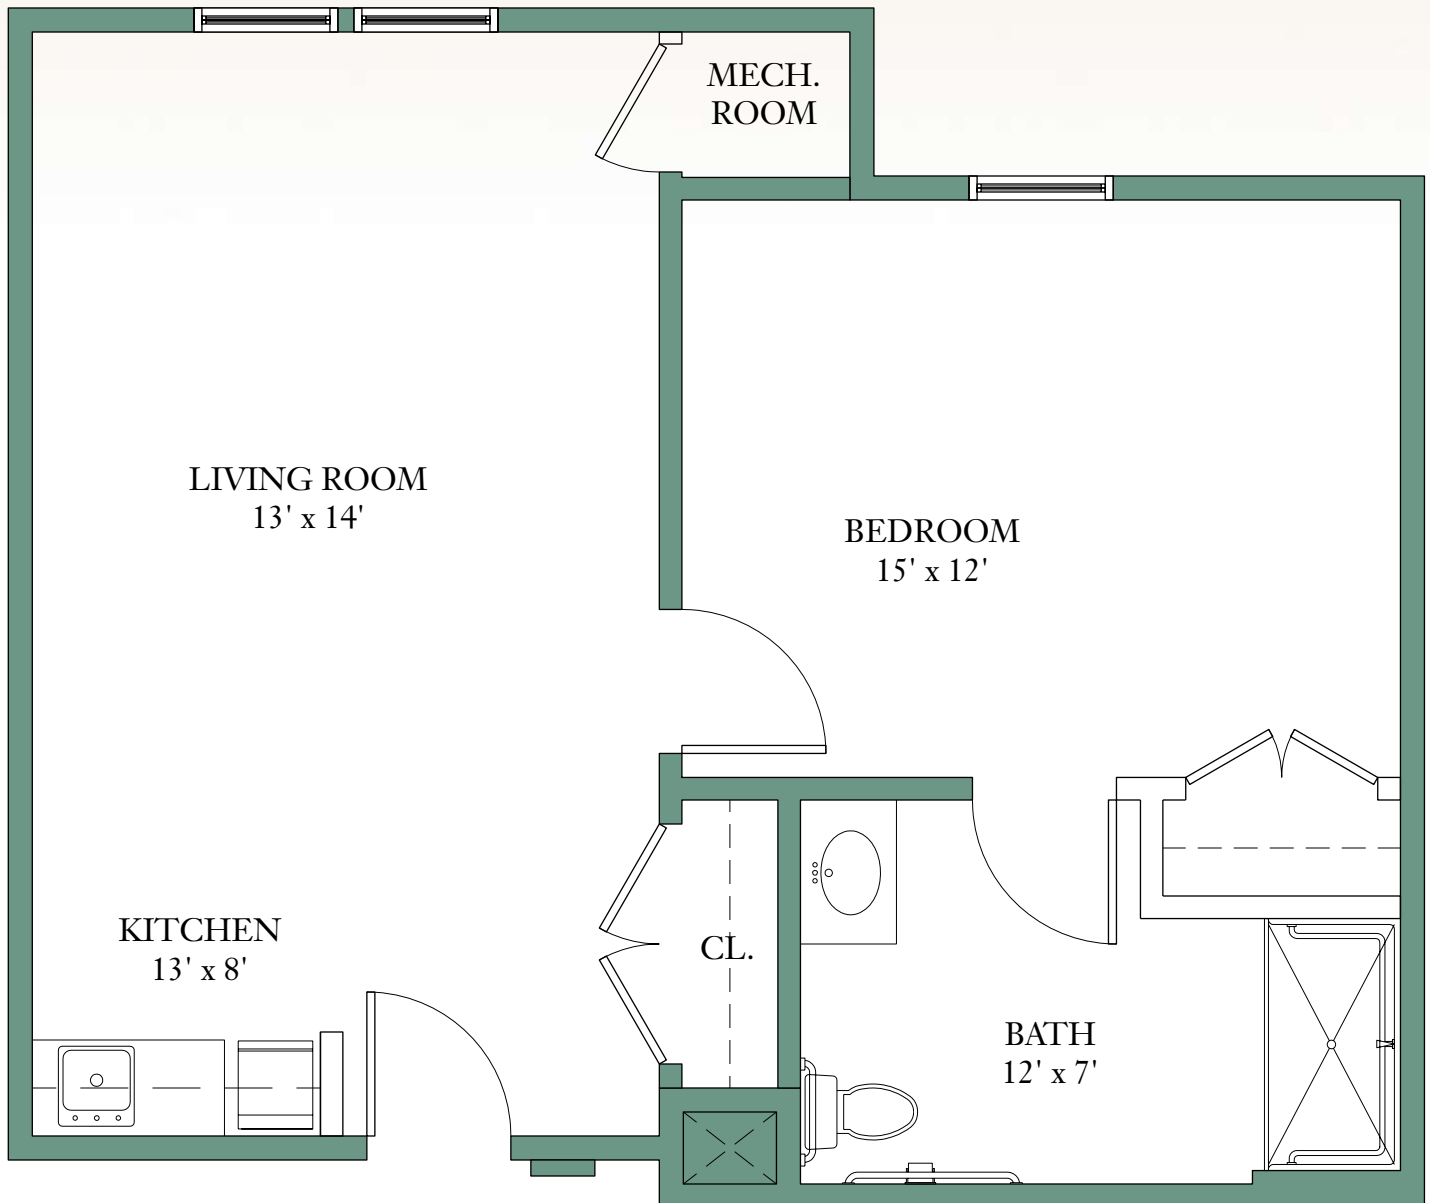

*One Bedroom Deluxe
Assisted Living Apartment Home*

GLENMERE
ASSISTED LIVING at *Cloverwood*

scale: 1/4" = 1'

total sq. ft. = 640

Rooms dimensions may vary slightly.